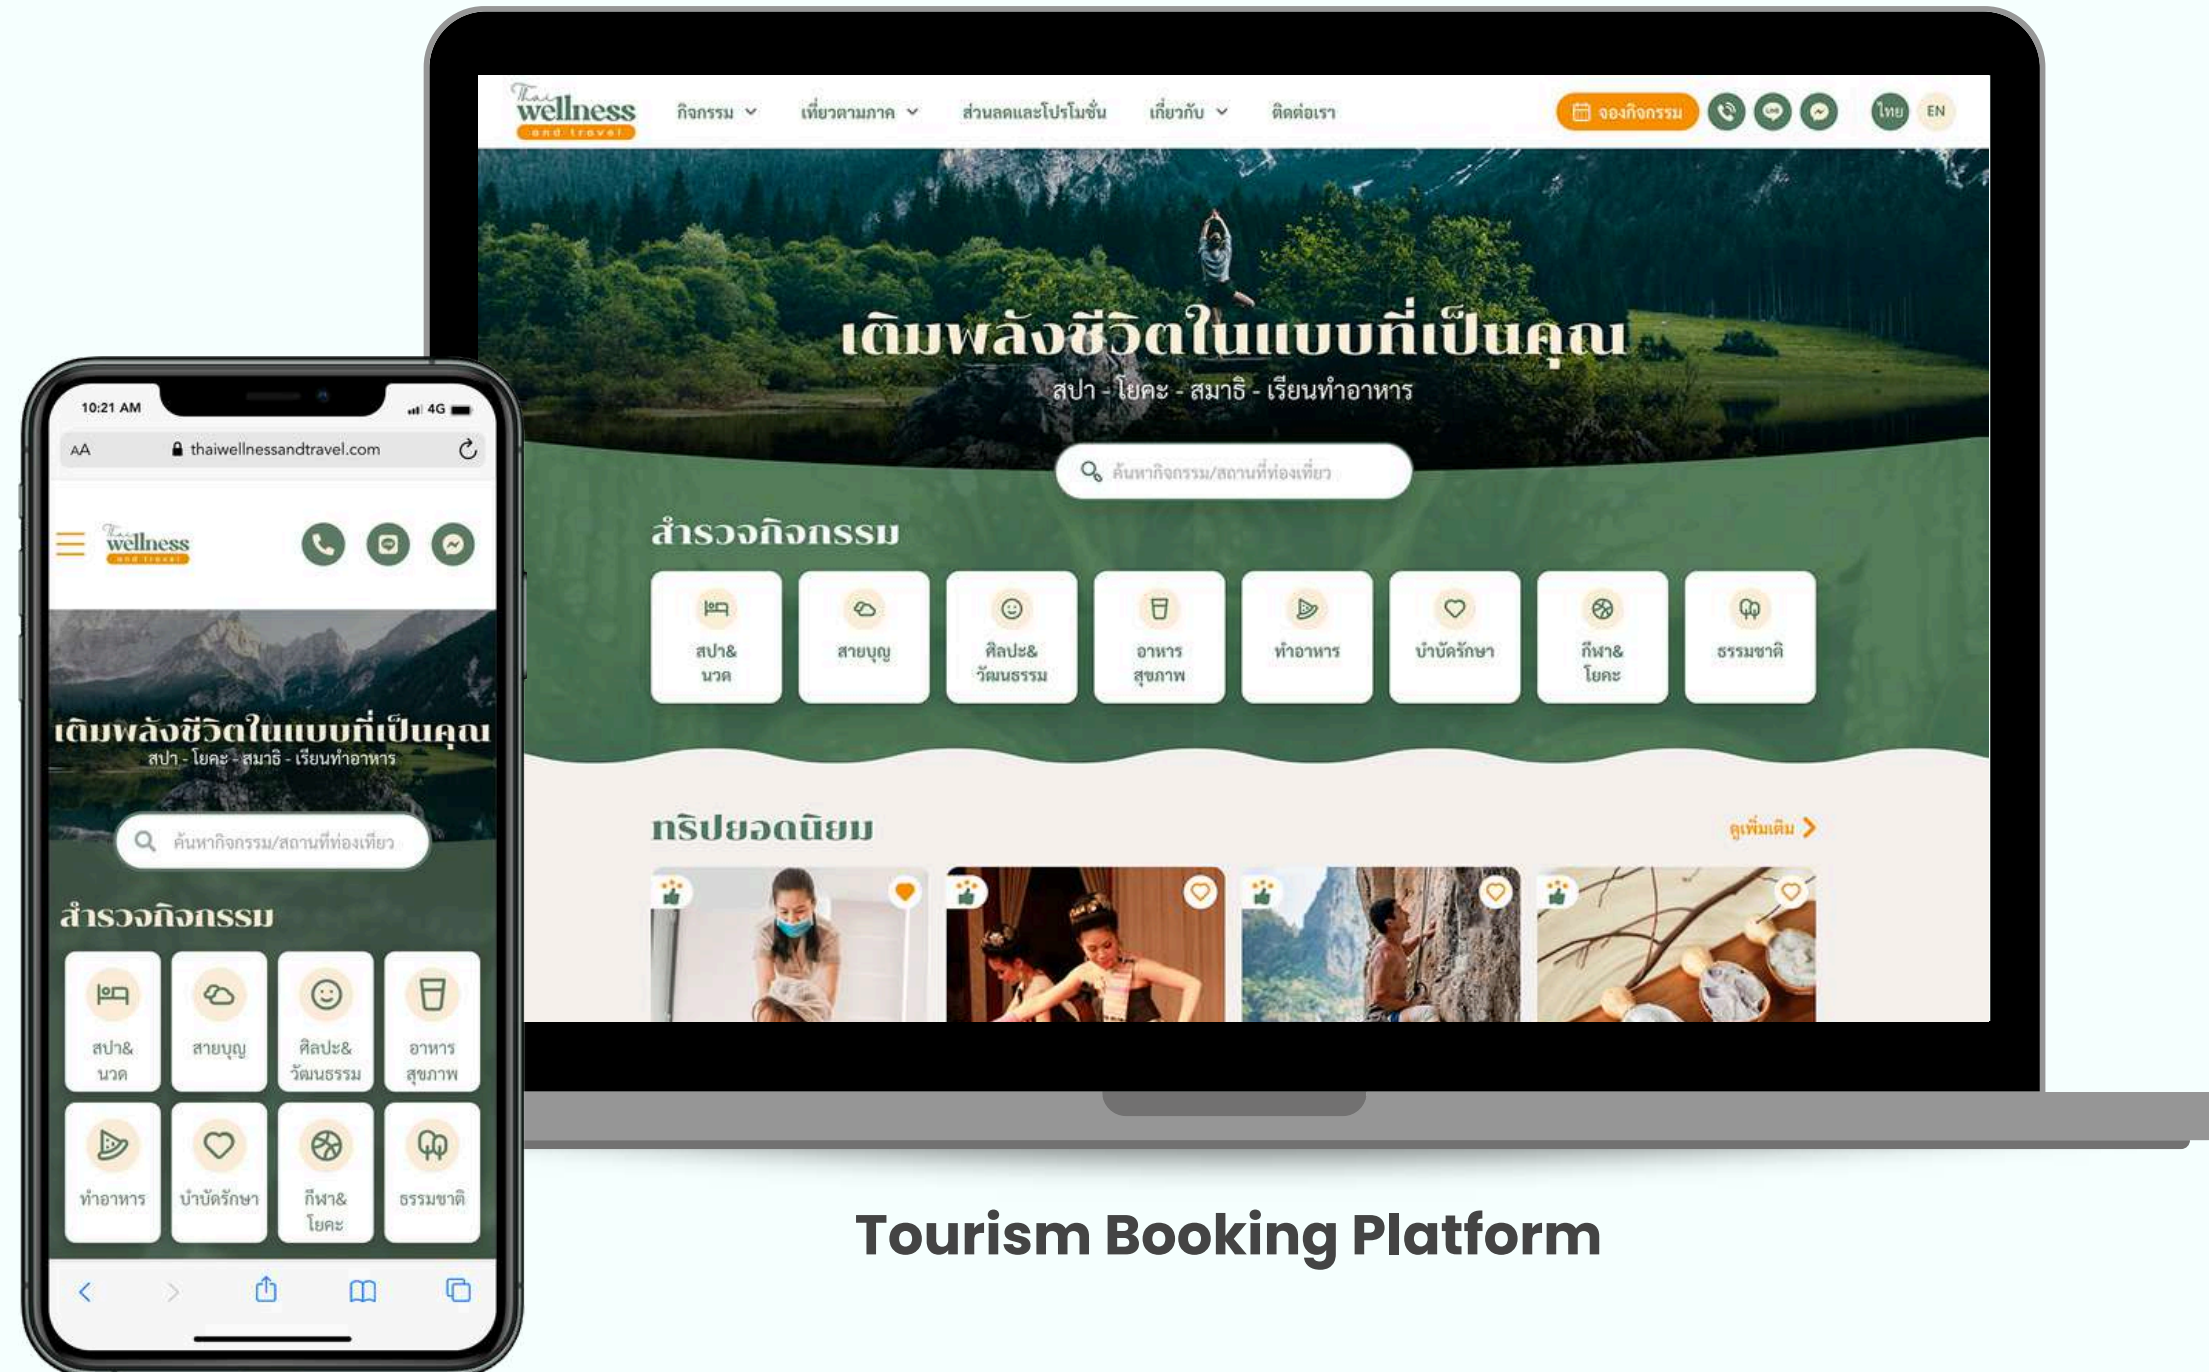

”

OUR PORTFOLIO

Deemmi

— www.deemmi.com

OUR PORTFOLIO

Web Builder & Database Services

Database Services

Tourism Booking Platform