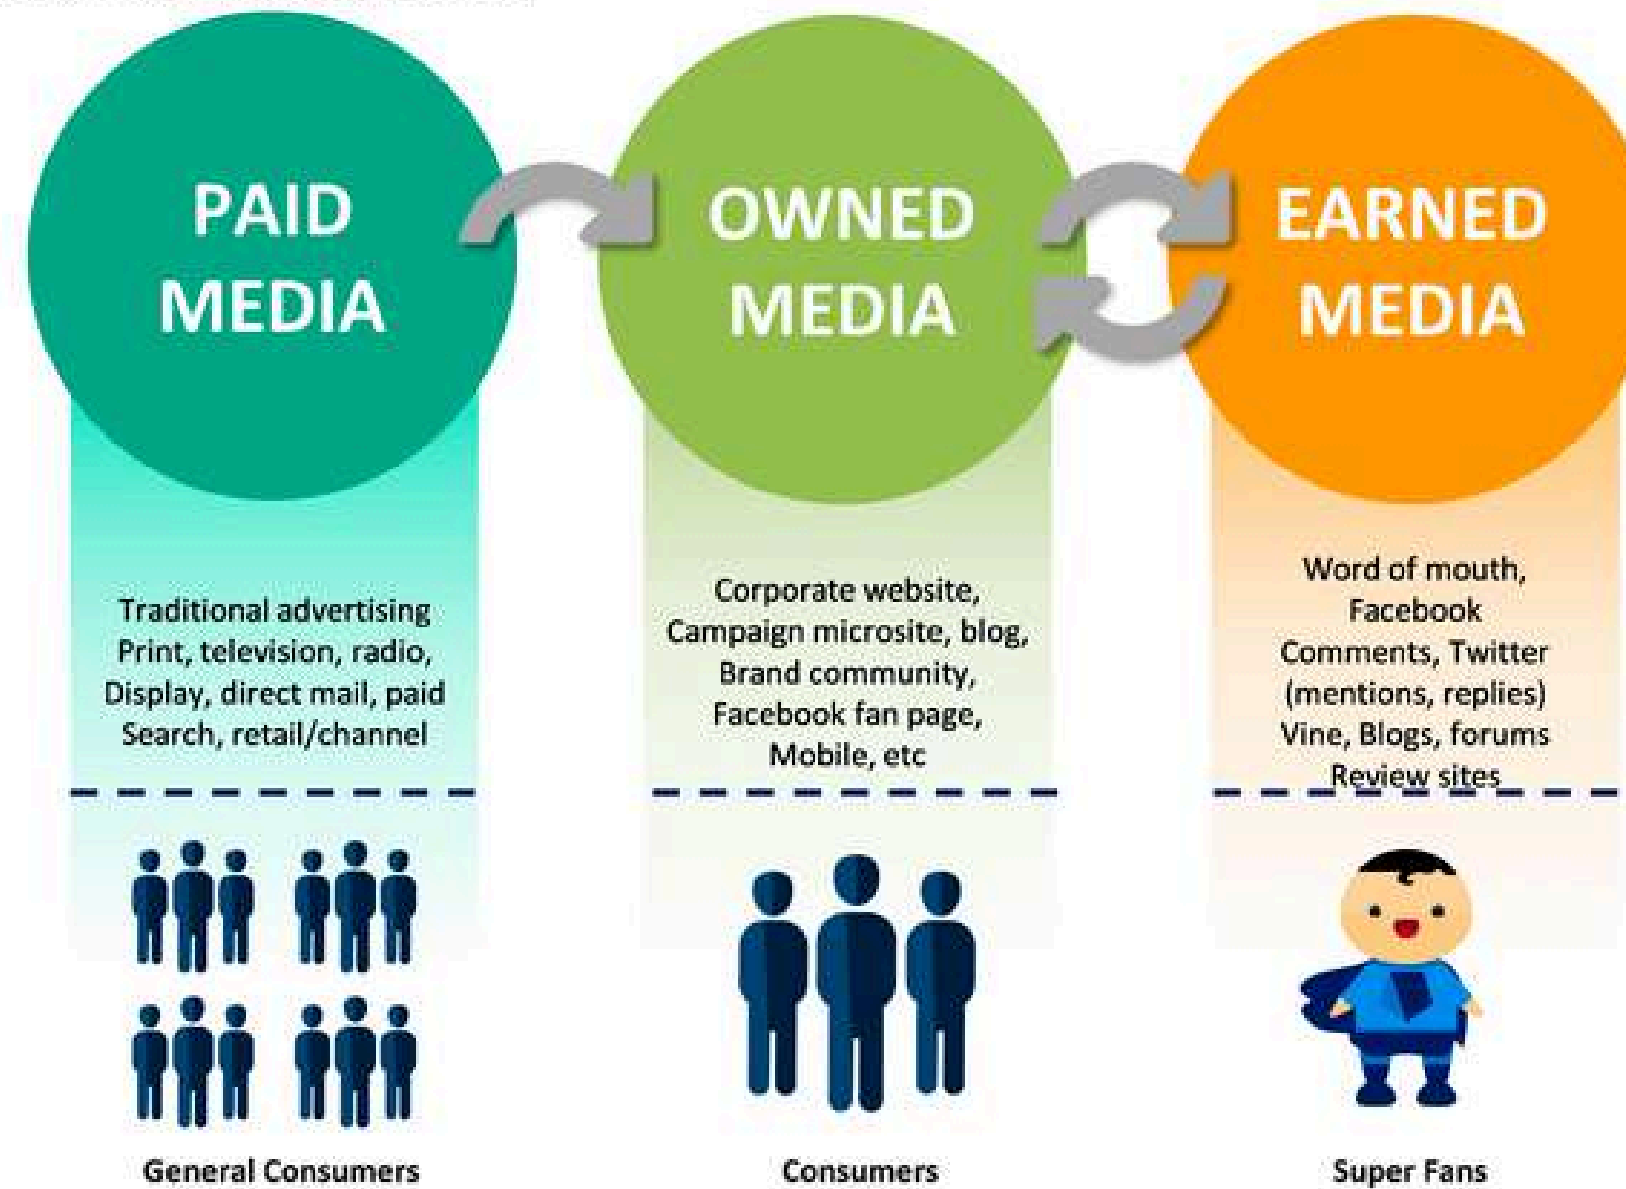

3. Create Market Strategy to Reach Customers

PAID OWNED EARNED MEDIA

Enter Your Sub Headline Here